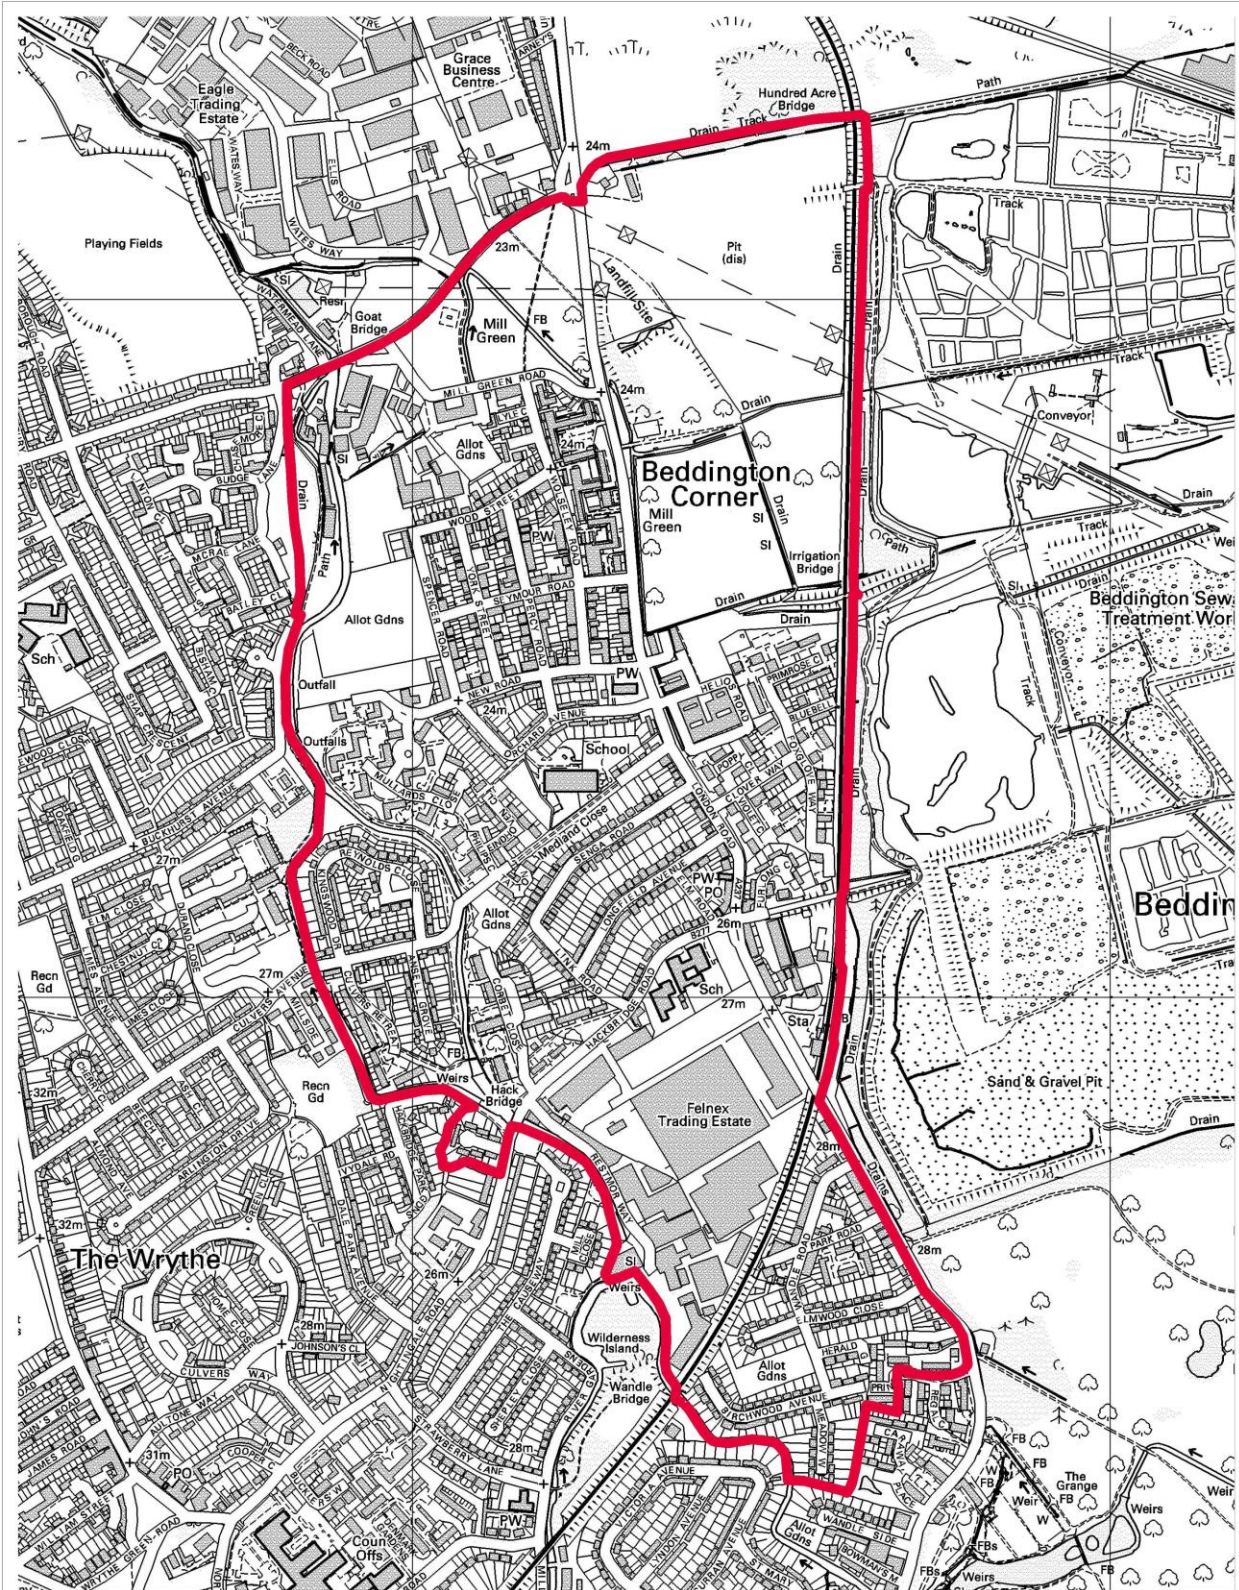

Annex 1 – Proposed Hackbridge and Beddington Corner Neighbourhood Planning Area.

	Hackbridge and Beddington Corner Neighbourhood Development Group Proposed Area	
	www.hackbridge.net	hackbridgeandbc@gmail.com
		May 2017